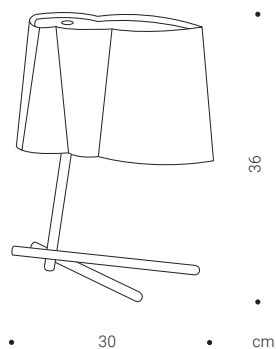

bent
BIRD
table lamp

filumen®

Description BIRD is a table lamp with a light grey fabric shade, tubular steel base and classic screw socket. A Satin diffuser on top softly diffuses the light. The shape is asymmetrical, figurative - highlighted by the edged, curved fabric shade.

Dimensions (wxhxd) 30x36x15 cm
Shade Fabric shade, chintz
Diffuser Acrylic glass, at the top
Frame Steel tube, black matt
Supply cable Fabric cable silvergrey, 170 cm

Light source E27 max. 60W A60 / 800lm
Switch ON/Off cord switch
Energy class A-D, depends on light source
Type of protection IP20
Protection class II
Mains voltage 220-240V 50/60Hz
Net weight 1,5 kg
Packing volume 0,04 m³

MIKADO is a tripod lamp with a floating, light grey fabric shade made from a sandwich material. The shade and the base are connected by elastic cords. Edges and curves of the shade evoke the basic idea of the shape. MIKADO creates a pleasant room light.

Dimensions (dxh)

Ø 42 x 145 cm

Shade

Chintz light grey

Base

Steel tube, anthracite

Supply cable

PVC cable black, 170cm