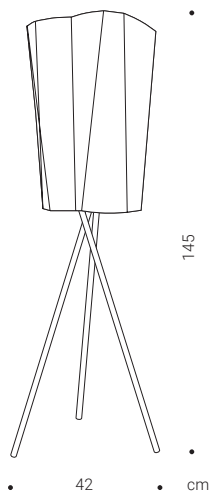

bent
MIKADO
floor lamp

filumen®

Description

MIKADO is a tripod lamp with a floating, light grey fabric shade made from a sandwich material. The shade and the base are connected by elastic cords. Edges and curves of the shade evoke the basic idea of the shape. MIKADO creates a pleasant room light.

Dimensions (dxh)

Ø 42 x 145 cm

Shade

Chintz light grey

Base

Steel tube, anthracite

Supply cable

PVC cable black, 170cm

Light source

E27 max. A150W / 2500lm

Switch

On/Off foot switch

Energy class

A–D, depending on the light source

Type of protection

IP20

Protection class

I

Mains voltage

220-240V 50/60Hz

Net weight

3,3 kg

Packing volume

0,375 m³

Options

Dimmer

Certificates

Design

2011, Christian Finke

Order code:

MIKADO F

anthrazit

light grey